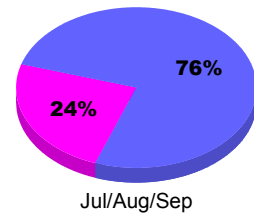

Membership Results
2010-2011

Membership
2009-2010

Month	Net Memb Goal	Actual New Memb	Actual Dropped Memb	Gain/Loss of Memb	Gain/Loss of Memb
Jul/Aug/Sep	80	160	-75	85	-1
Totals	80	160	-75	85	-1

Membership Results 2010-2011

Goal, New, Dropped, Gain/Loss

Comparison of Membership Gain/Loss

Current Year Compared to the Previous Year

Gender Comparison 2010-2011

■ Male ■ Female