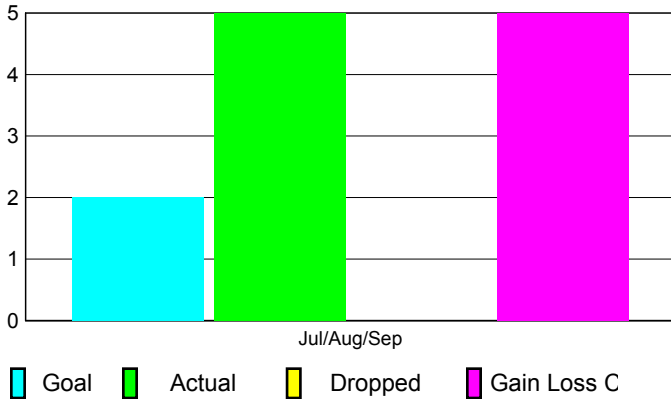

2010-2011 GMT Reports for District (or Undistricted) **District 323 G2**

GMT: KAMLESH JAIN

Location: INDIA

GMT CA: 6

CLUBS

Club Results
2010-2011

Clubs
2009-2010

Month	New Club Goal	Actual New Clubs	Actual Dropped Clubs	Gain/Loss of Clubs	Gain/Loss of Clubs
Jul/Aug/Sep	2	5	0	5	0
Totals	2	5	0	5	0

Club Results 2010-2011

Goal, New, Dropped, Gain/Loss

Comparison of Club Gain/Loss

Current Year Compared to the Previous Year

YTD Status Quo Clubs 2010-2011

Status Quo Clubs Compared to Status Quo Members

MEMBERSHIP