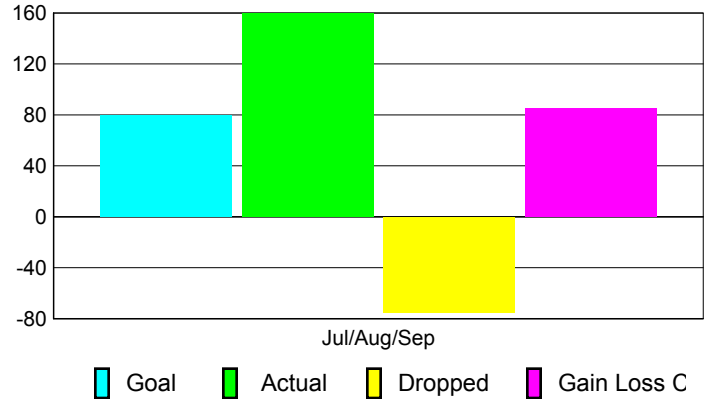

Membership Results 2010-2011

Goal, New, Dropped, Gain/Loss